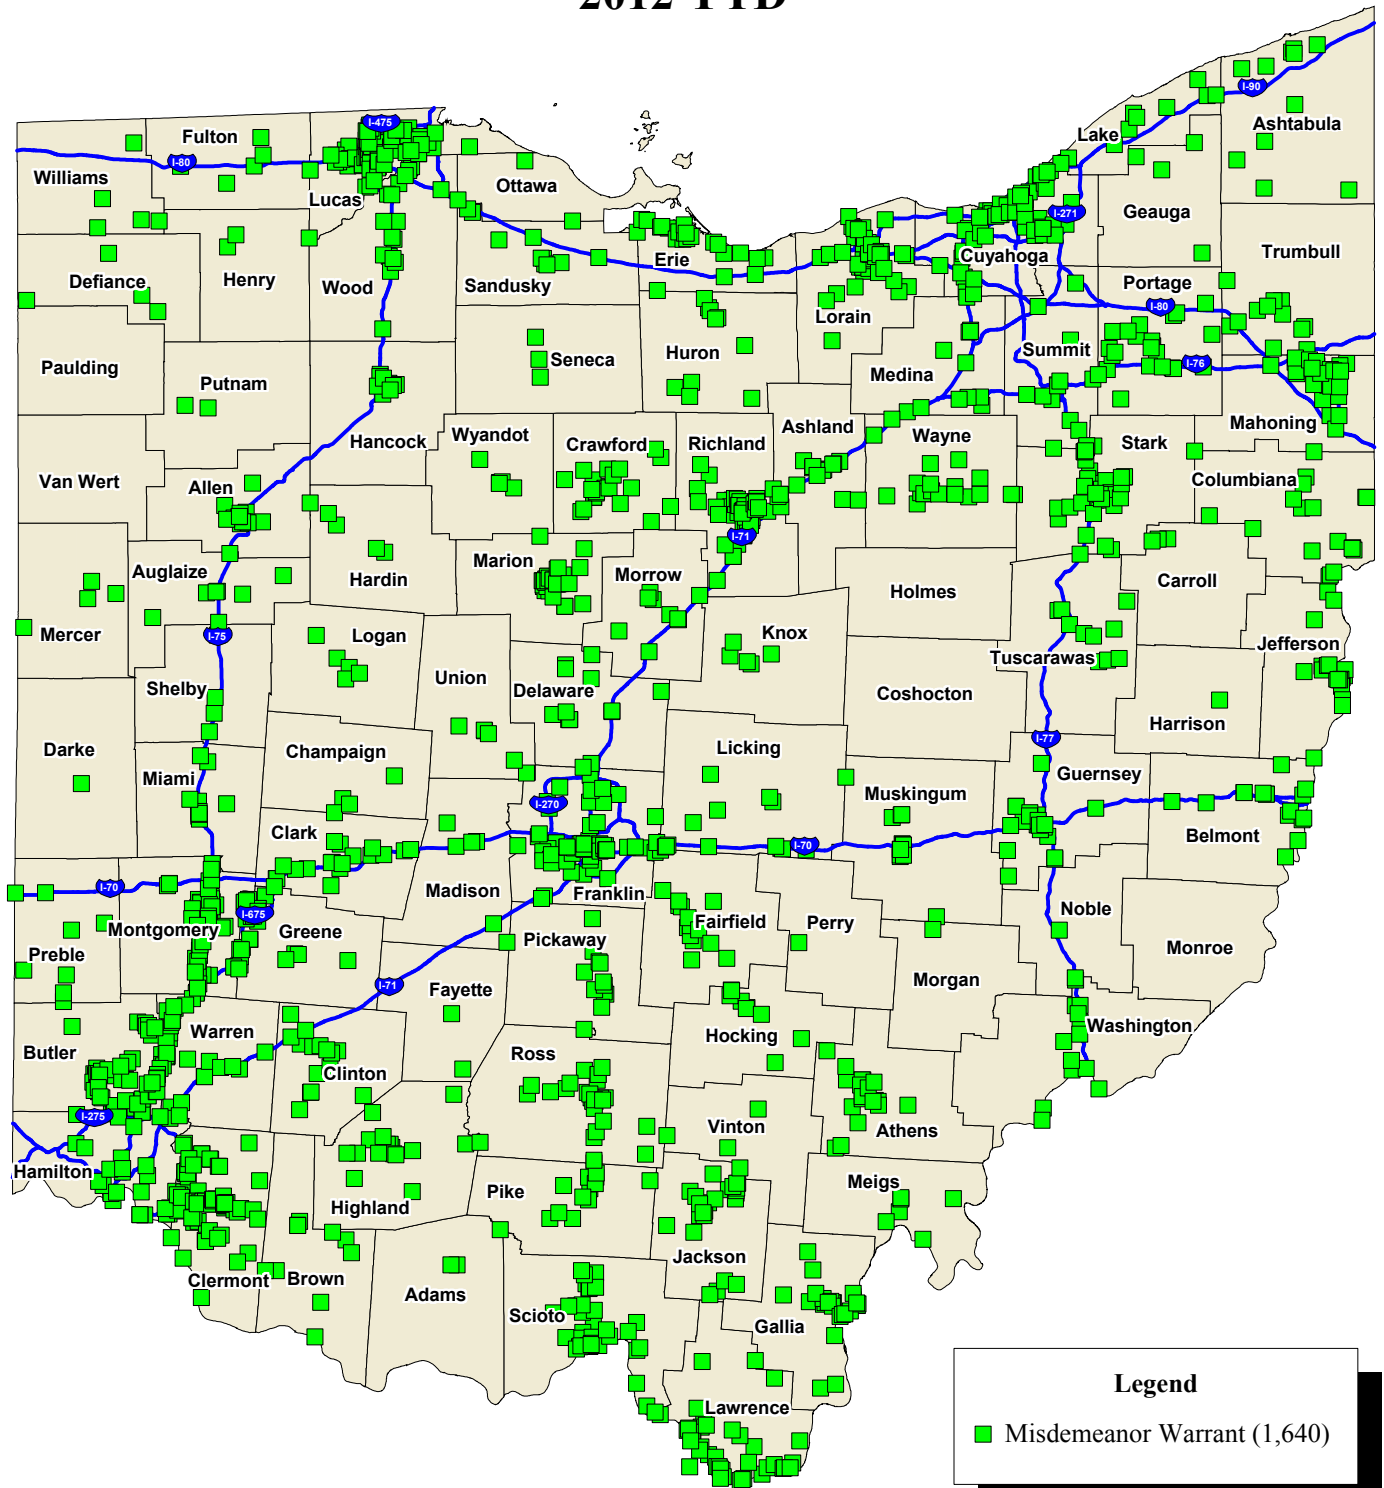

Ohio State Highway Patrol Misdemeanor Warrants 2012 YTD

Data Source: Computer-Aided Dispatch System (CAD)
Map Design and Layout: OSHP Statistical Analysis Unit
Ohio State Highway Patrol
May 14, 2012