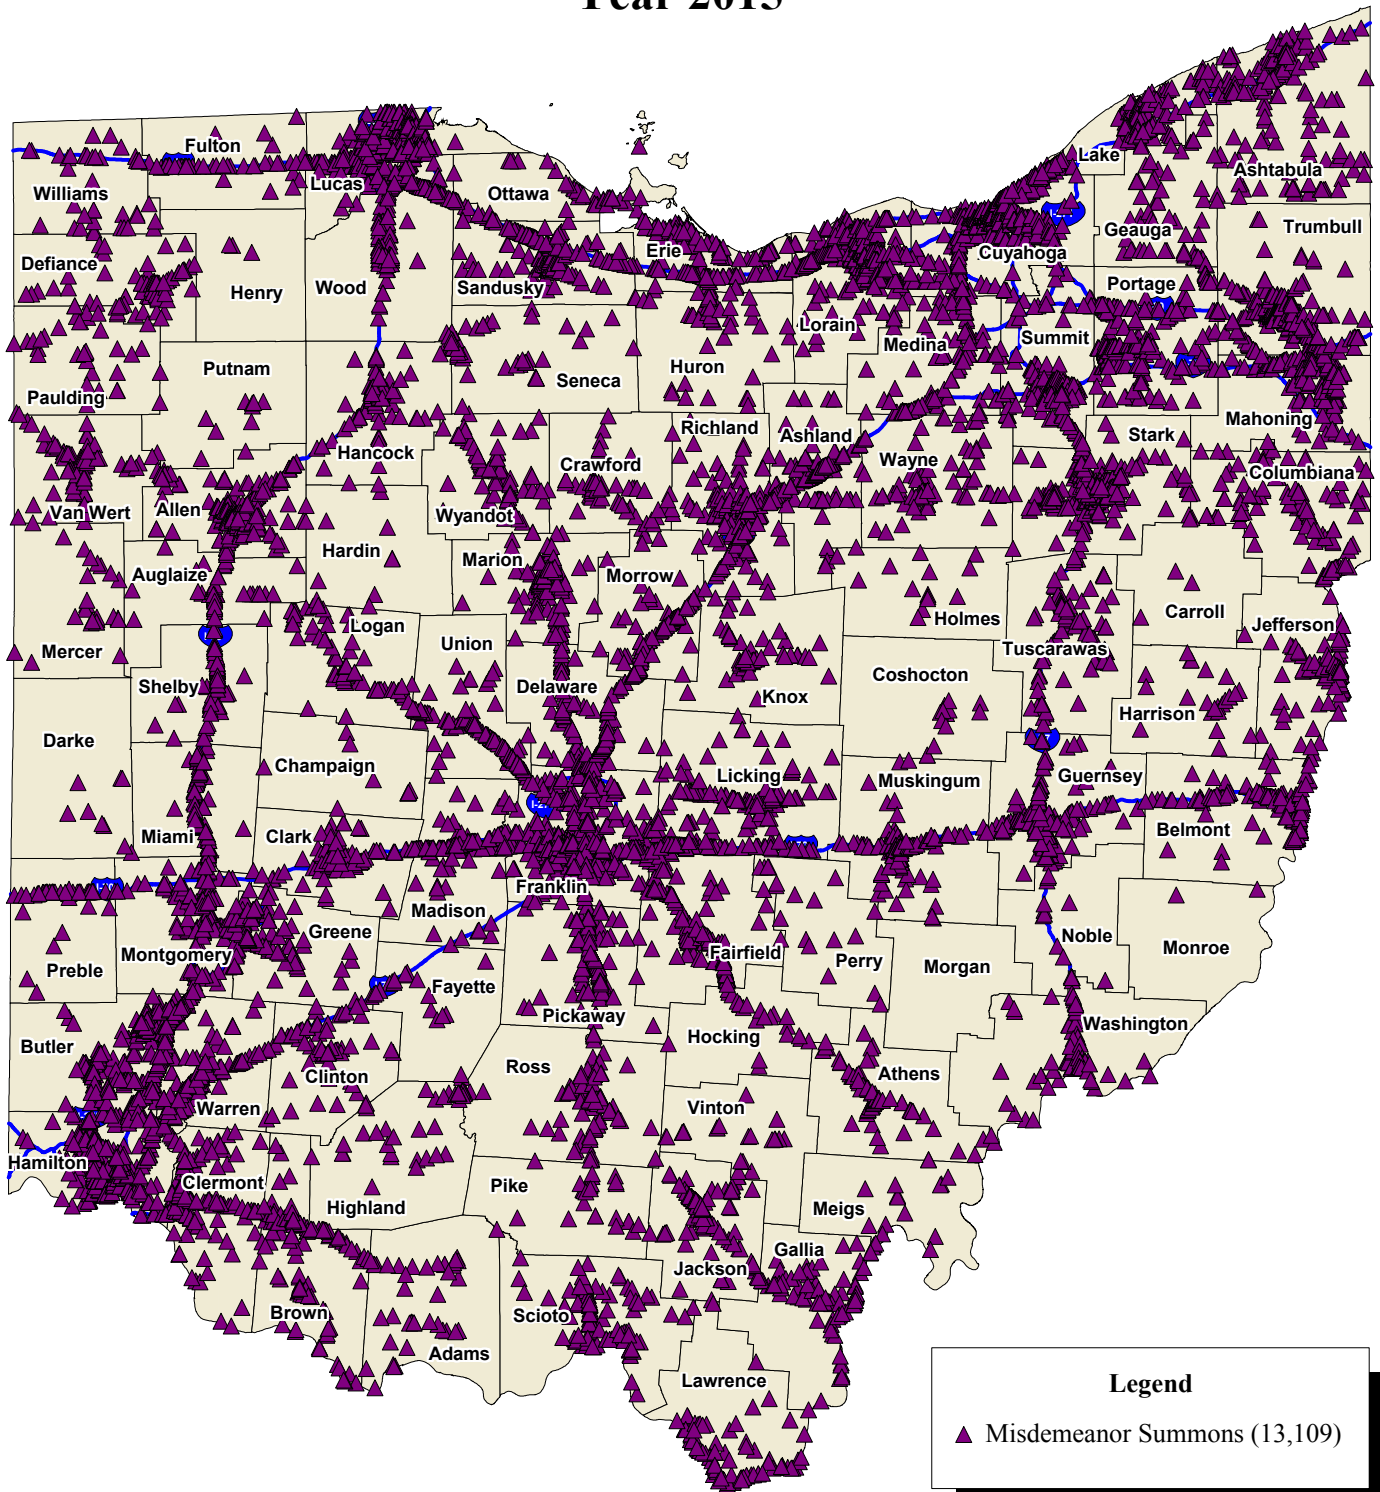

Ohio State Highway Patrol Misdemeanor Summons Year 2015

Data Source: Computer-Aided Dispatch System (CAD)
Map Design and Layout: OSHP Statistical Analysis Unit
Ohio State Highway Patrol
January 4, 2016