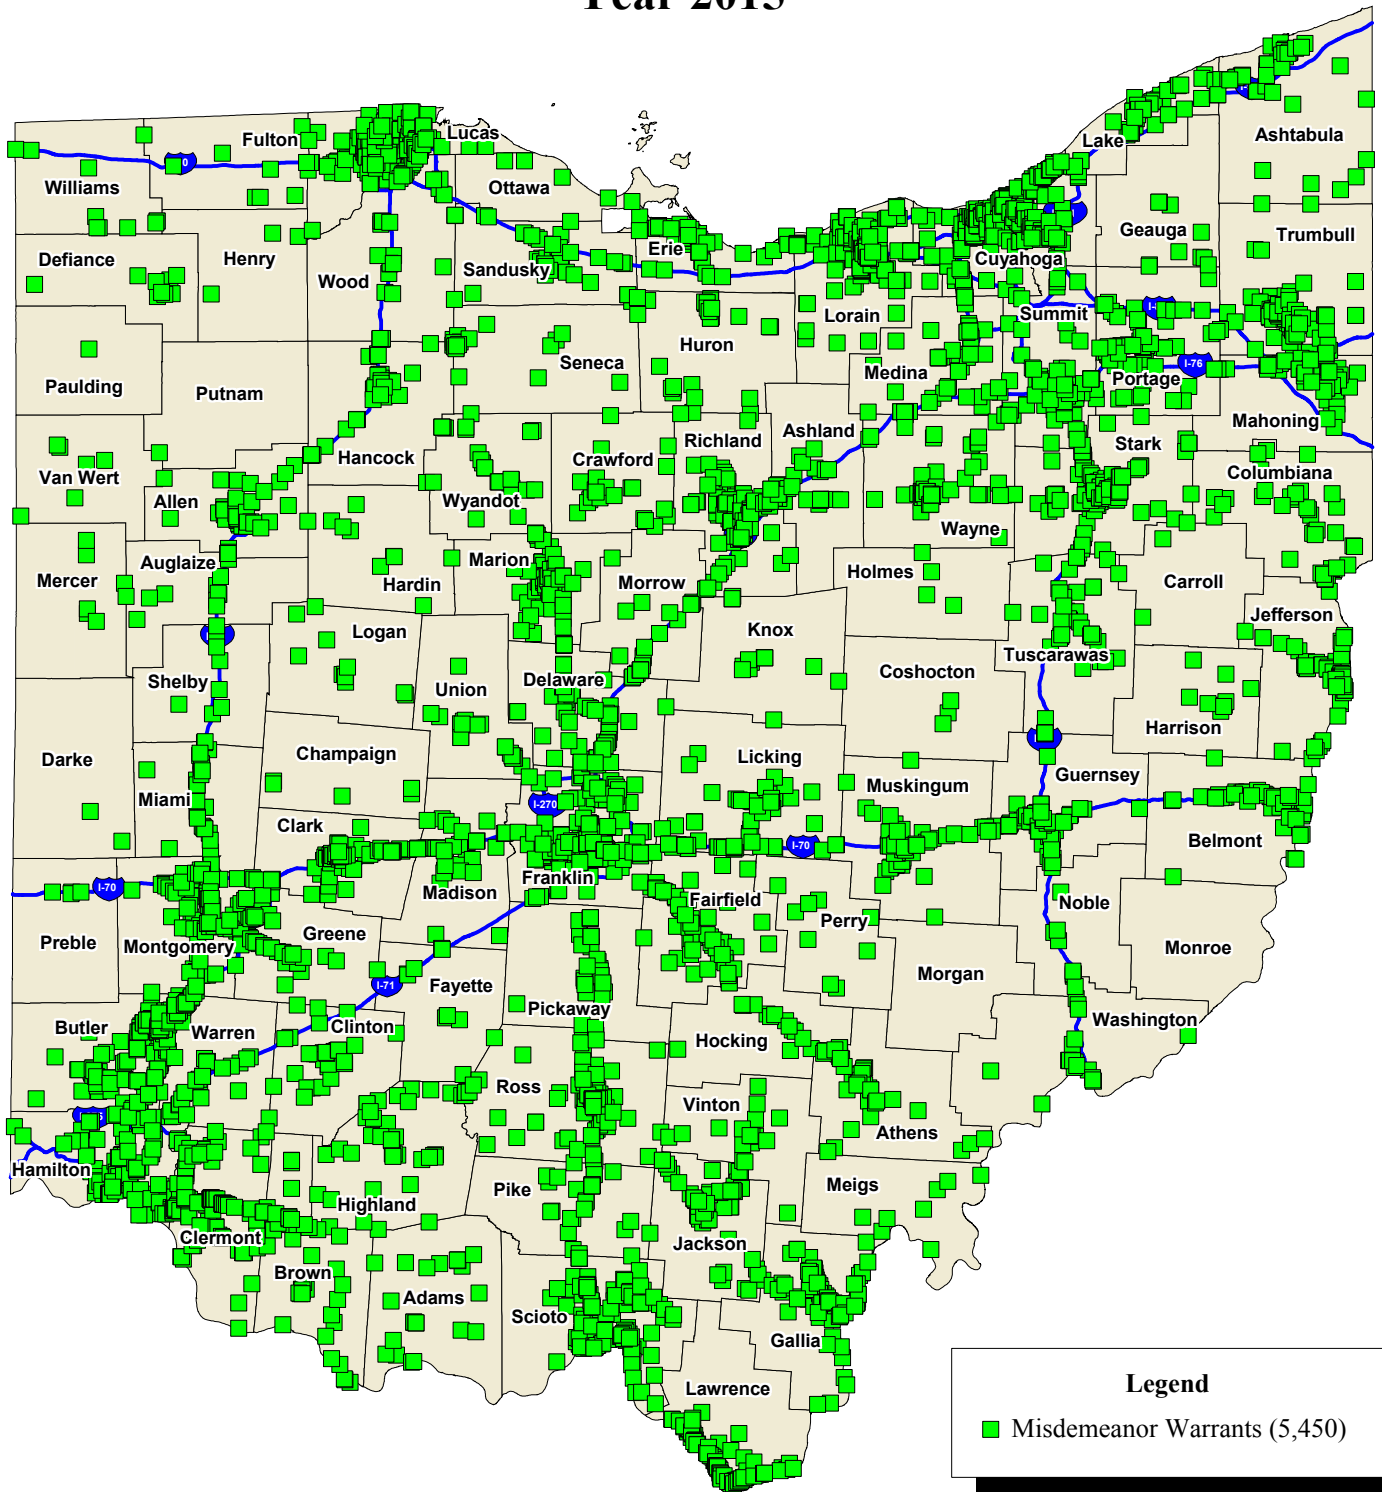

Ohio State Highway Patrol Misdemeanor Warrants Year 2015

Data Source: Computer-Aided Dispatch System (CAD)
Map Design and Layout: OSHP Statistical Analysis Unit
Ohio State Highway Patrol
January 4, 2016