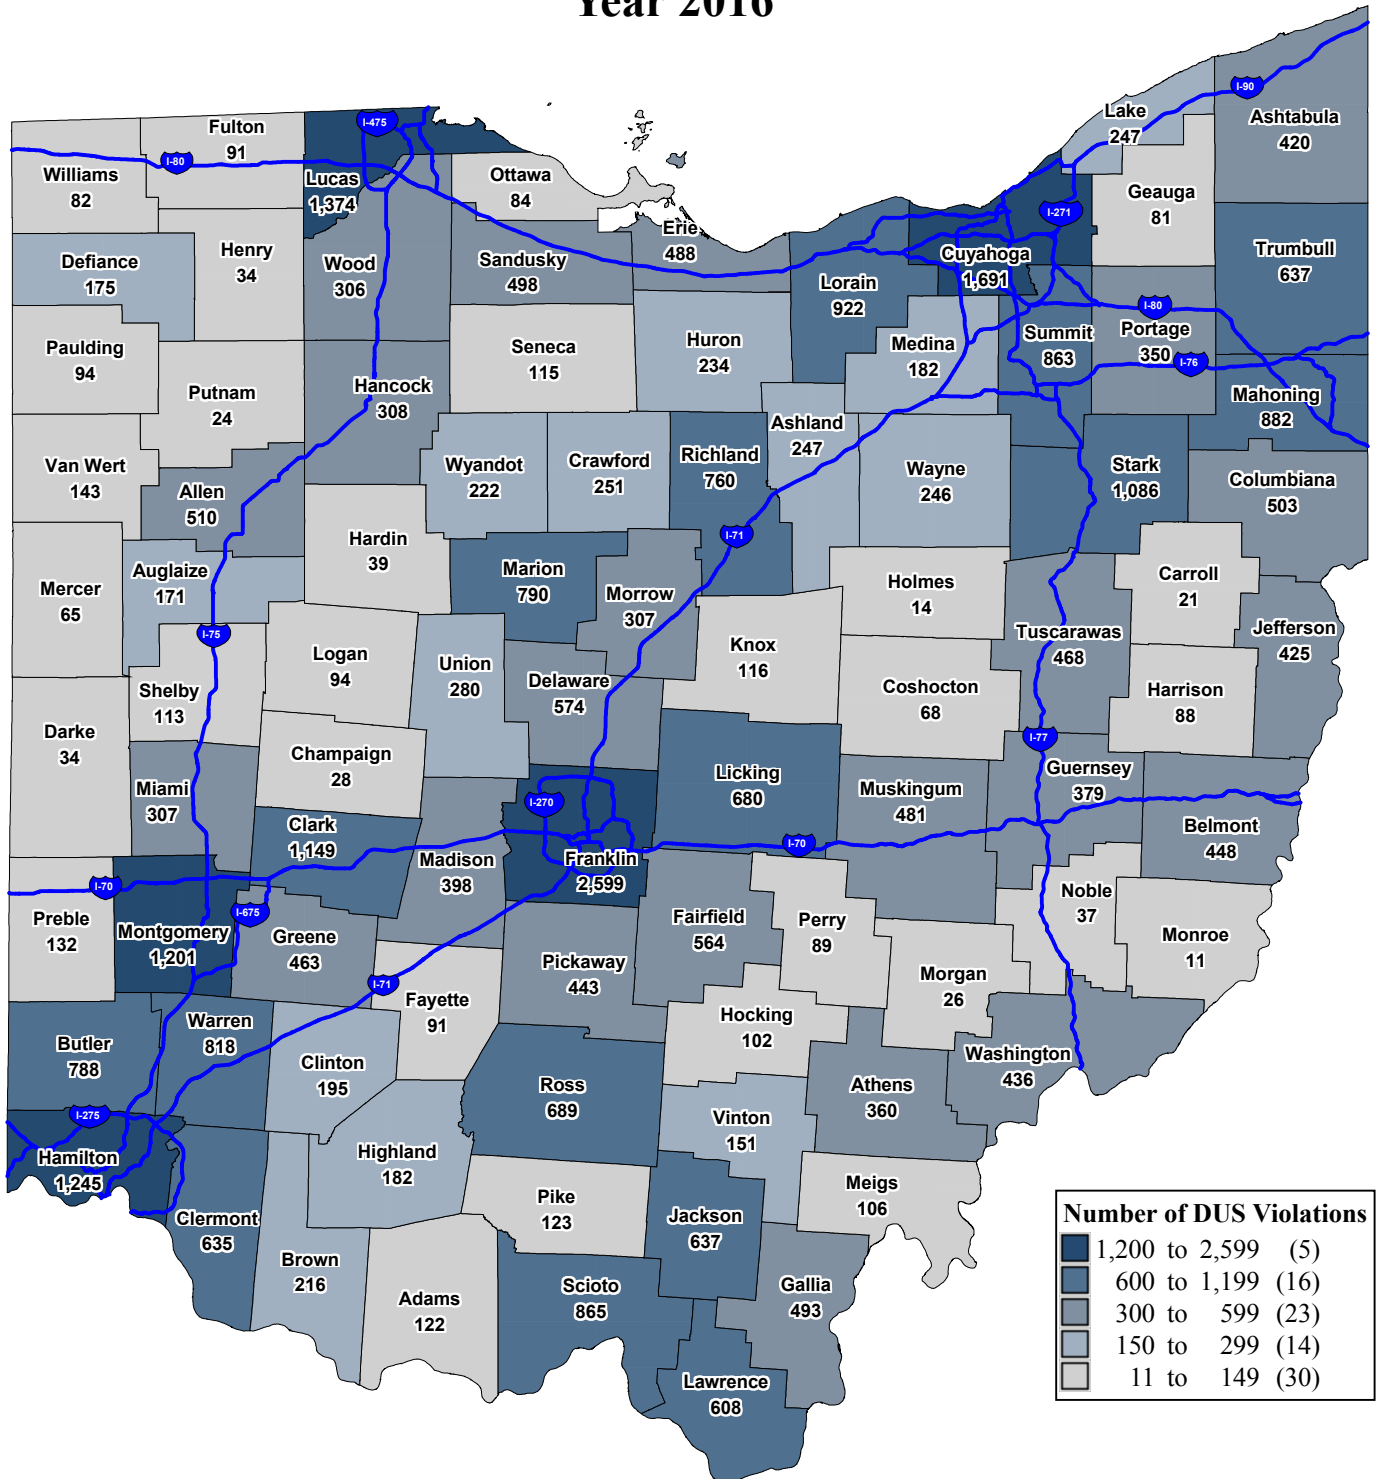

Ohio State Highway Patrol Driving Under Suspension Violations Year 2016

Data Source: OSHP Computer-Aided Dispatch System (CAD)
 Map Design and Layout: OSHP Statistical Analysis Unit
 Ohio State Highway Patrol
 January 9, 2017