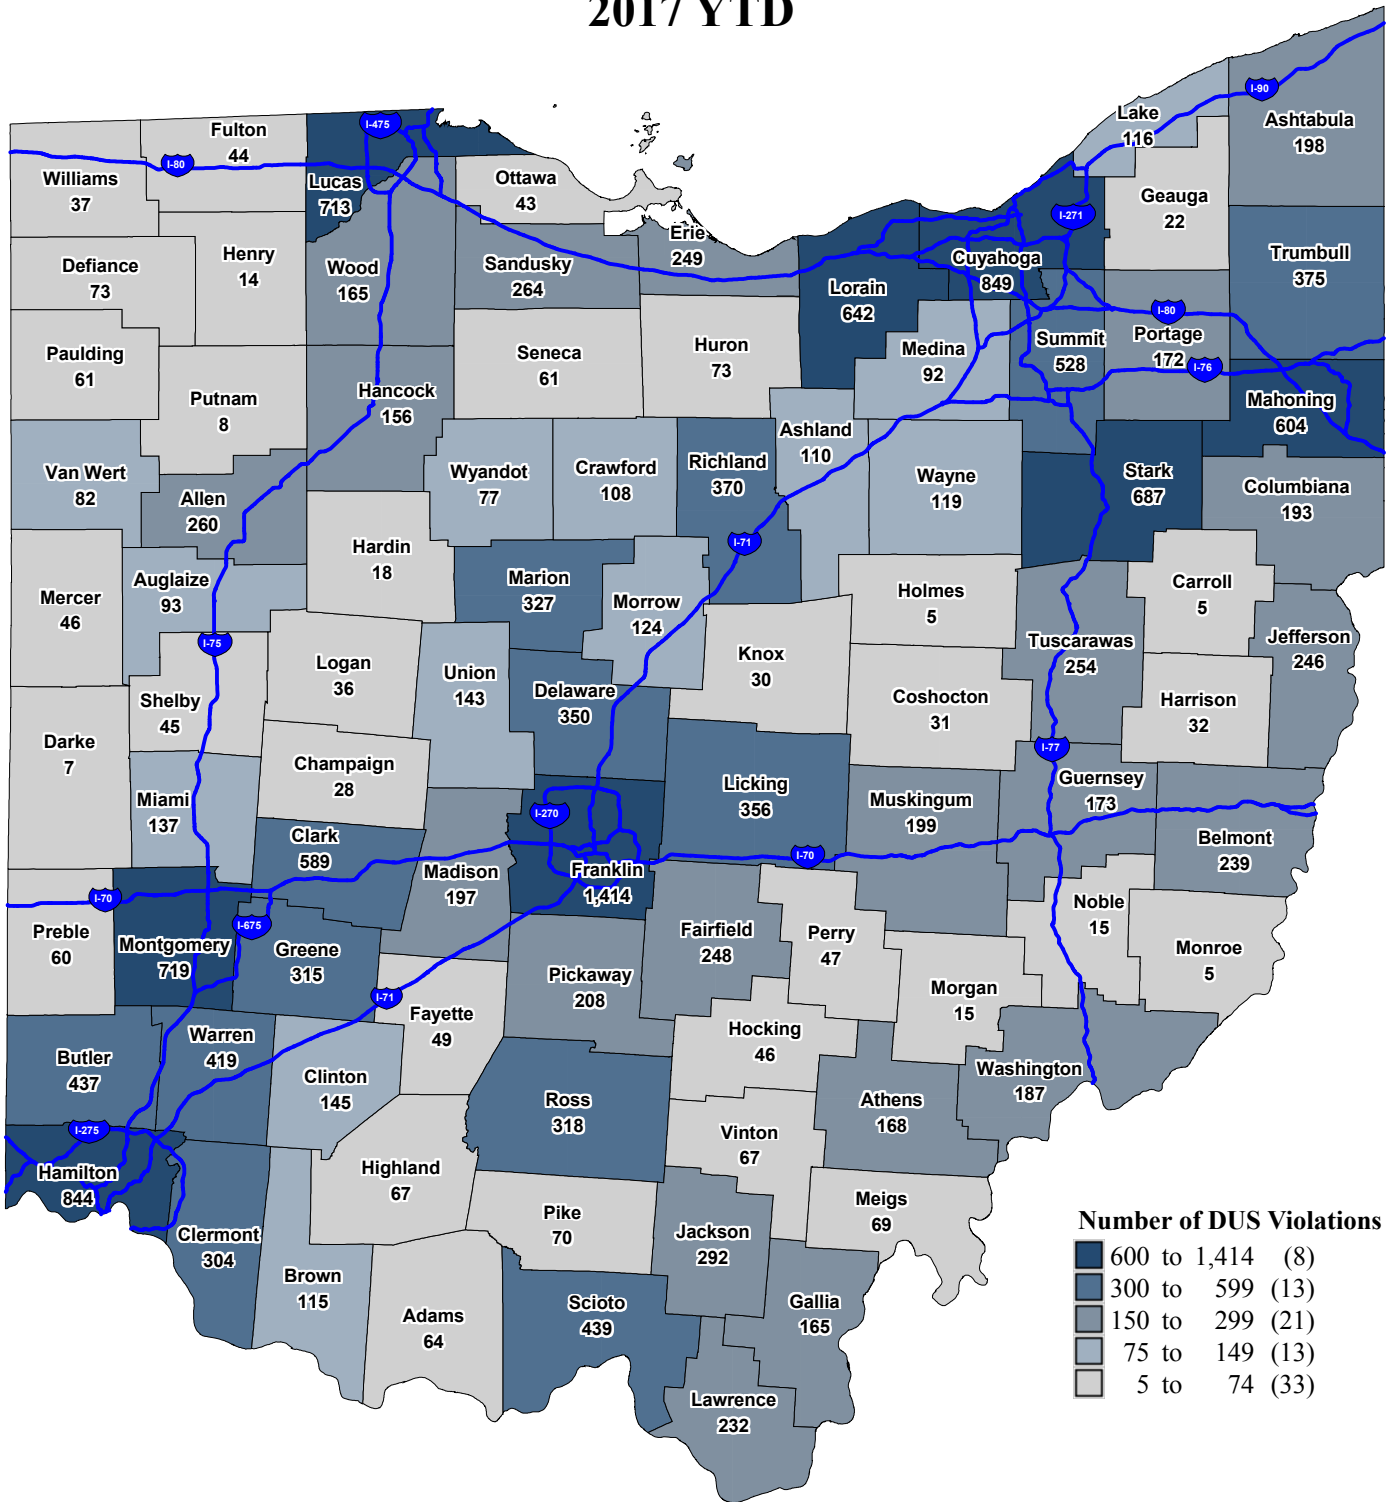

Ohio State Highway Patrol Driving Under Suspension Violations 2017 YTD

Number of DUS Violations

600 to 1,414	(8)
300 to 599	(13)
150 to 299	(21)
75 to 149	(13)
5 to 74	(33)

Data Source: OSHP Computer-Aided Dispatch System (CAD)
Map Design and Layout: OSHP Statistical Analysis Unit
Ohio State Highway Patrol
June 19, 2017