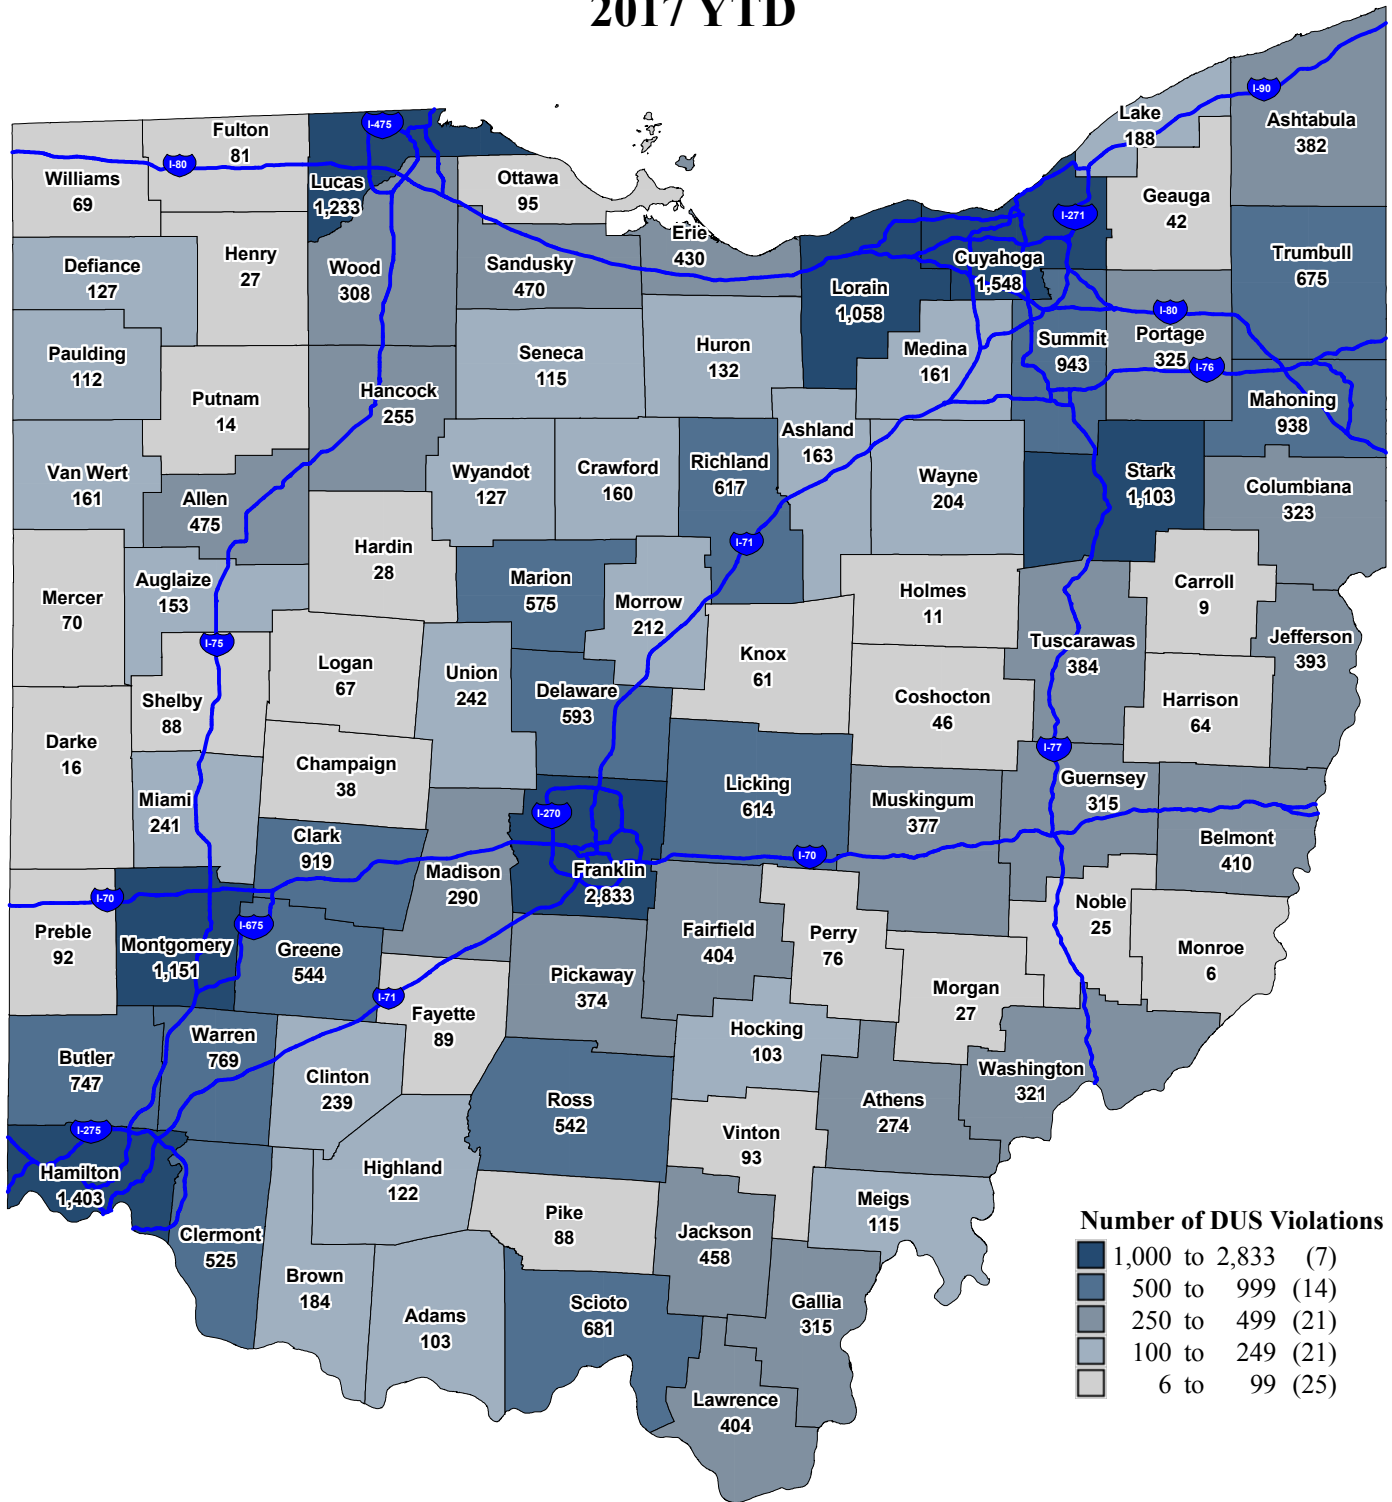

Ohio State Highway Patrol Driving Under Suspension Violations 2017 YTD

Data Source: OSHP Computer-Aided Dispatch System (CAD)
 Map Design and Layout: OSHP Statistical Analysis Unit
 Ohio State Highway Patrol
 October 16, 2017