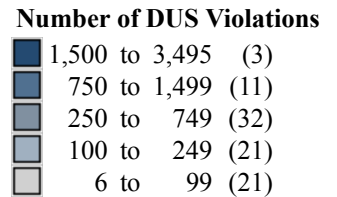

# Ohio State Highway Patrol Driving Under Suspension Violations 2017 YTD

Data Source: OSHP Computer-Aided Dispatch System (CAD)  
 Map Design and Layout: OSHP Statistical Analysis Unit  
 Ohio State Highway Patrol  
 December 11, 2017