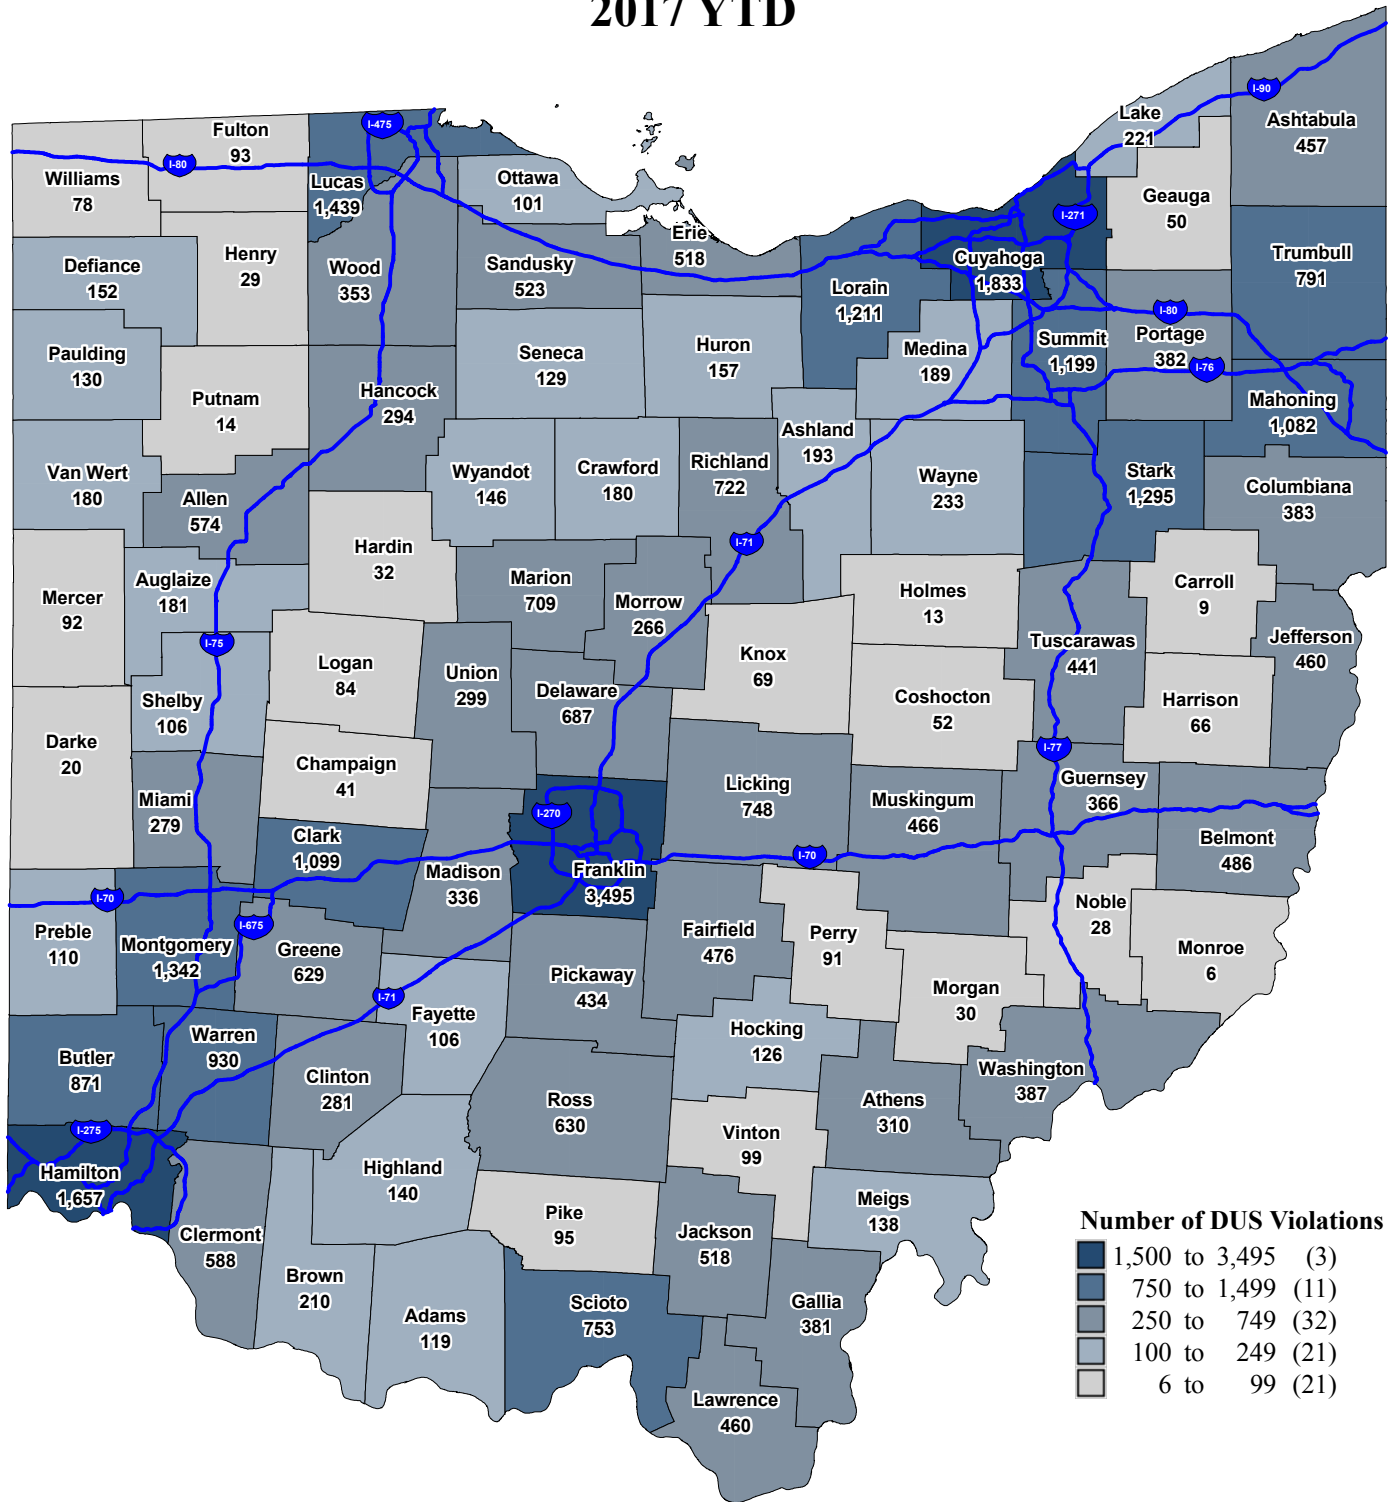

# Ohio State Highway Patrol Driving Under Suspension Violations 2017 YTD

Data Source: OSHP Computer-Aided Dispatch System (CAD)  
 Map Design and Layout: OSHP Statistical Analysis Unit  
 Ohio State Highway Patrol  
 December 11, 2017