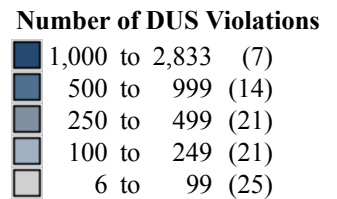

Ohio State Highway Patrol Driving Under Suspension Violations 2017 YTD

Data Source: OSHP Computer-Aided Dispatch System (CAD)
 Map Design and Layout: OSHP Statistical Analysis Unit
 Ohio State Highway Patrol
 October 16, 2017