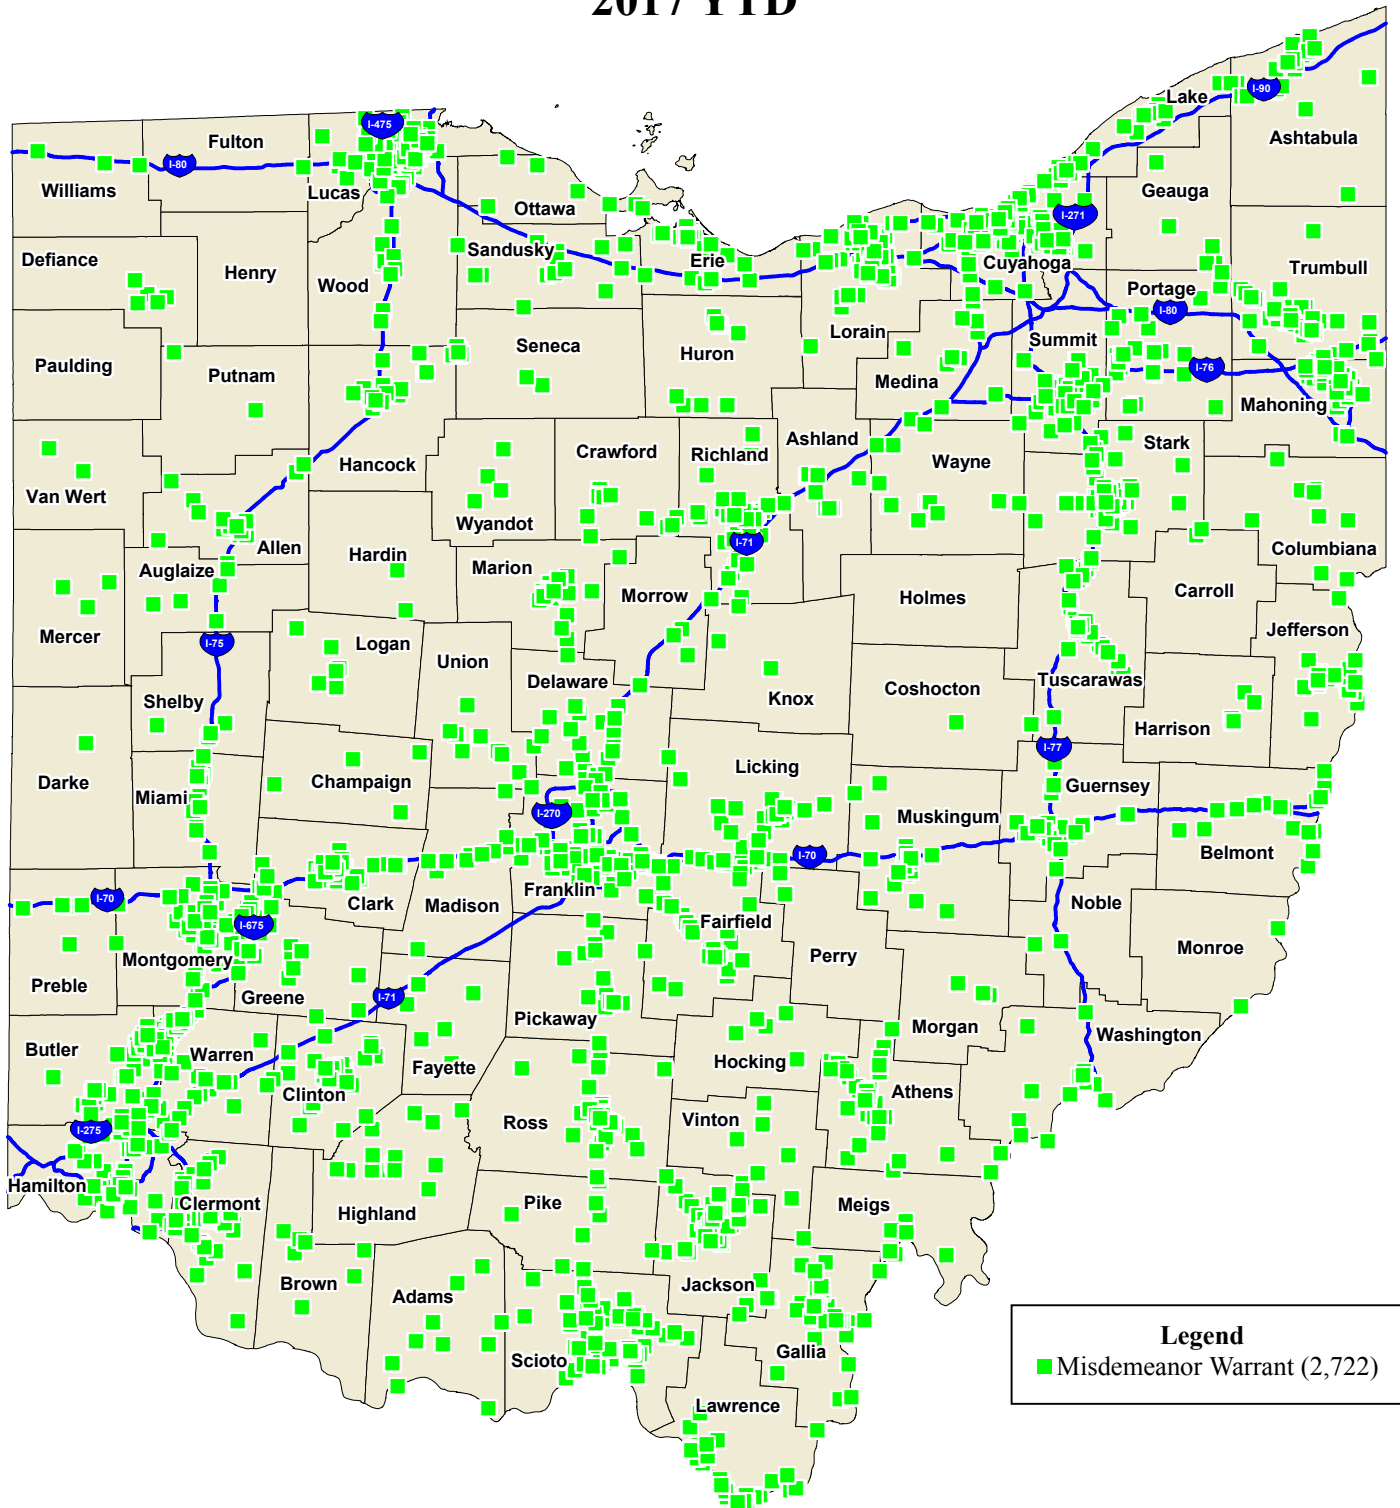

Ohio State Highway Patrol Misdemeanor Warrants 2017 YTD

Legend
■ Misdemeanor Warrant (2,722)

Data Source: OSHP Computer-Aided Dispatch System (CAD)
Map Design and Layout: OSHP Statistical Analysis Unit
Ohio State Highway Patrol
June 19, 2017