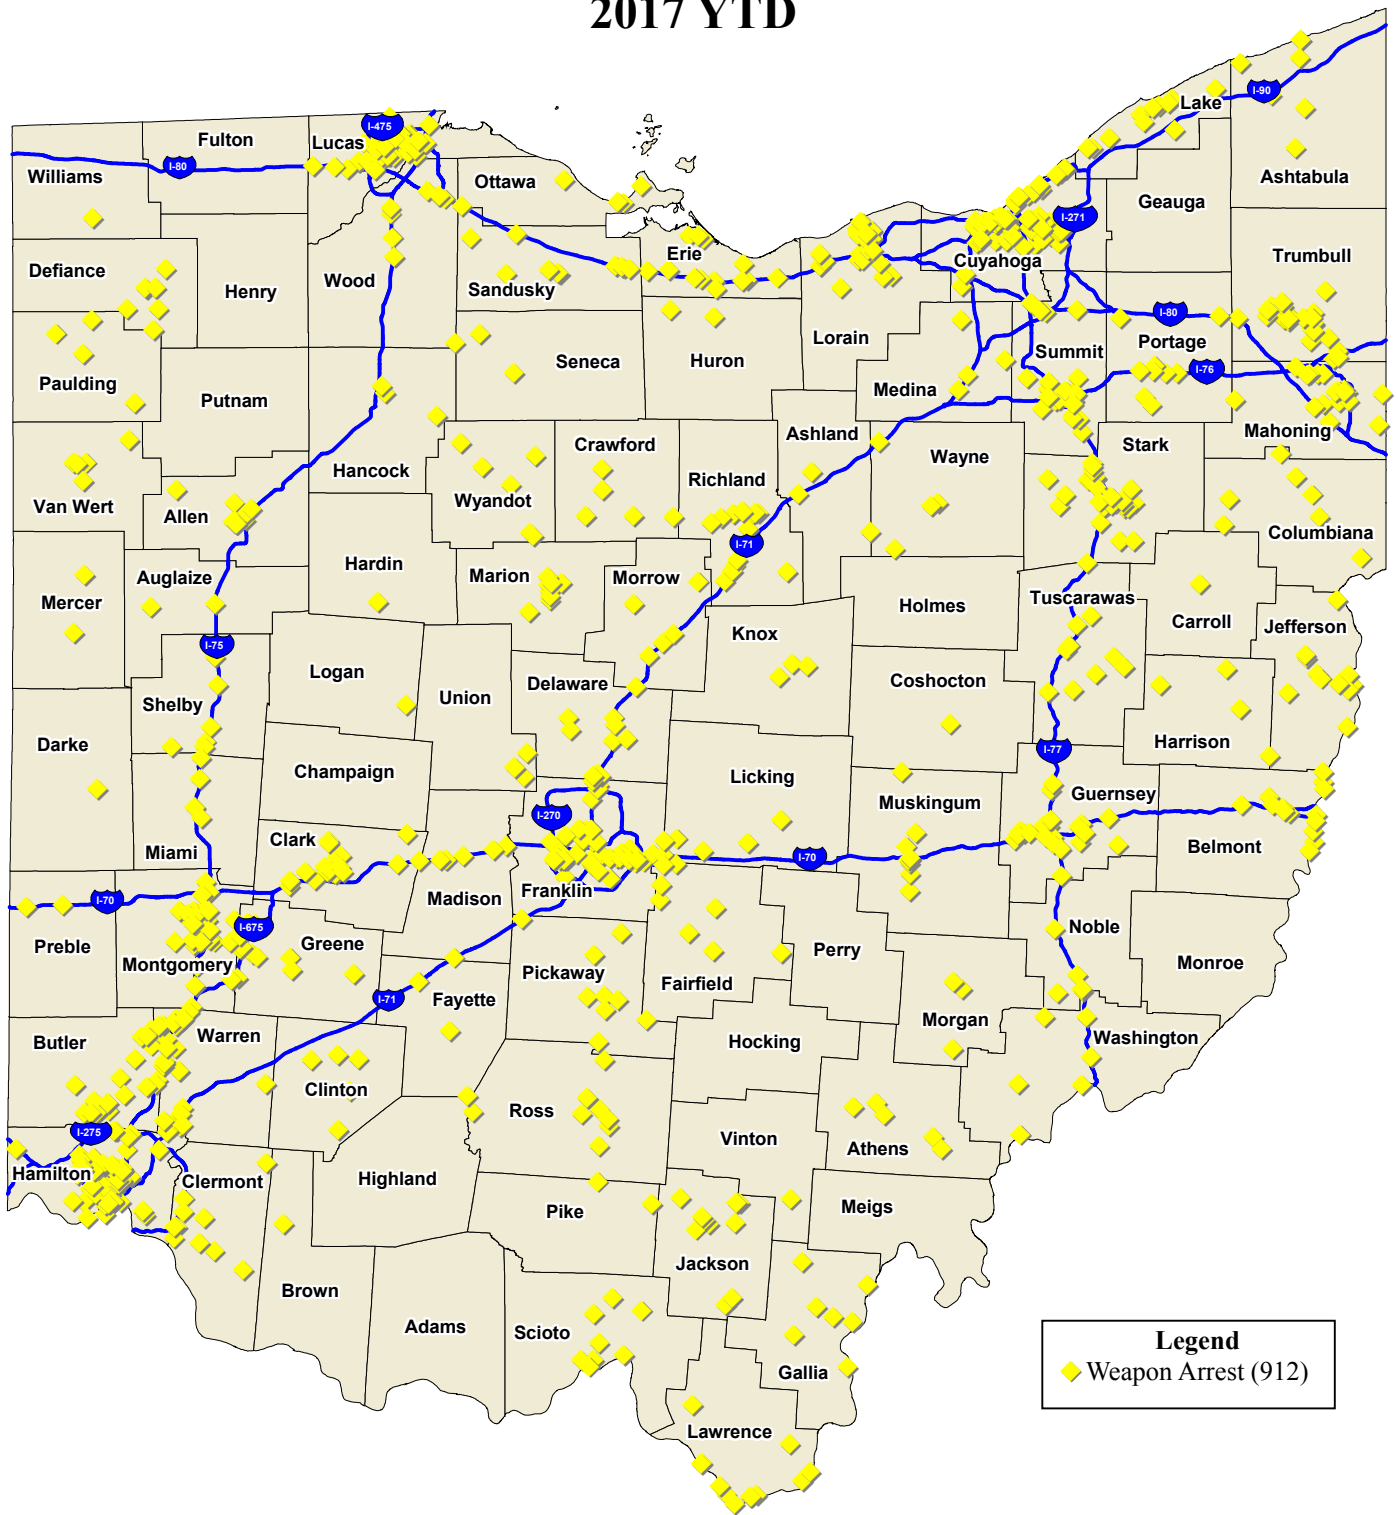

Ohio State Highway Patrol Weapon Arrests 2017 YTD

Legend
◆ Weapon Arrest (912)

Data Source: OSHP Computer-Aided Dispatch System (CAD)
Map Design and Layout: OSHP Statistical Analysis Unit
Ohio State Highway Patrol
December 11, 2017