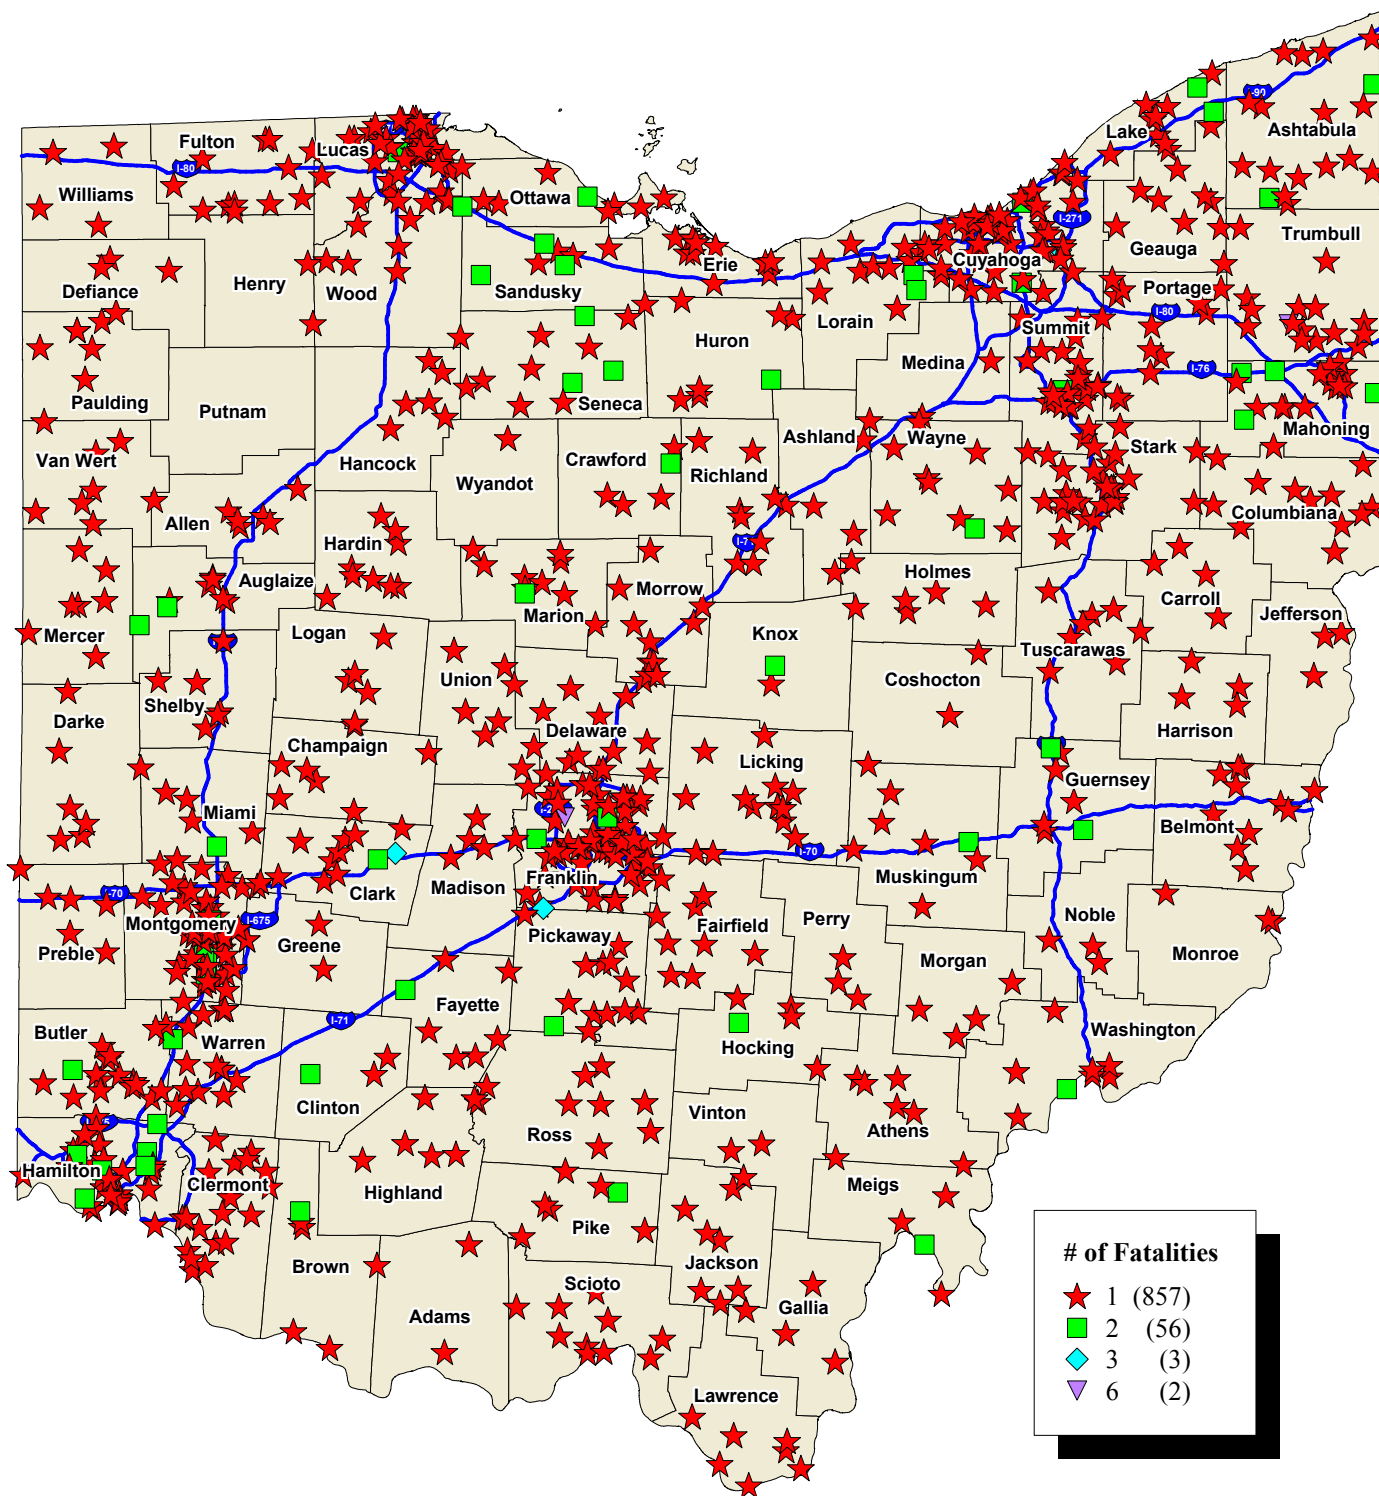

# Ohio Fatal Crashes Year 2013

**# of Fatalities**

- ★ 1 (857)
- 2 (56)
- ◆ 3 (3)
- ▼ 6 (2)

Data Source: OSHP LINC Database  
 Map Design and Layout: OSHP Statistical Analysis Unit  
 Ohio State Highway Patrol  
 April 17, 2014